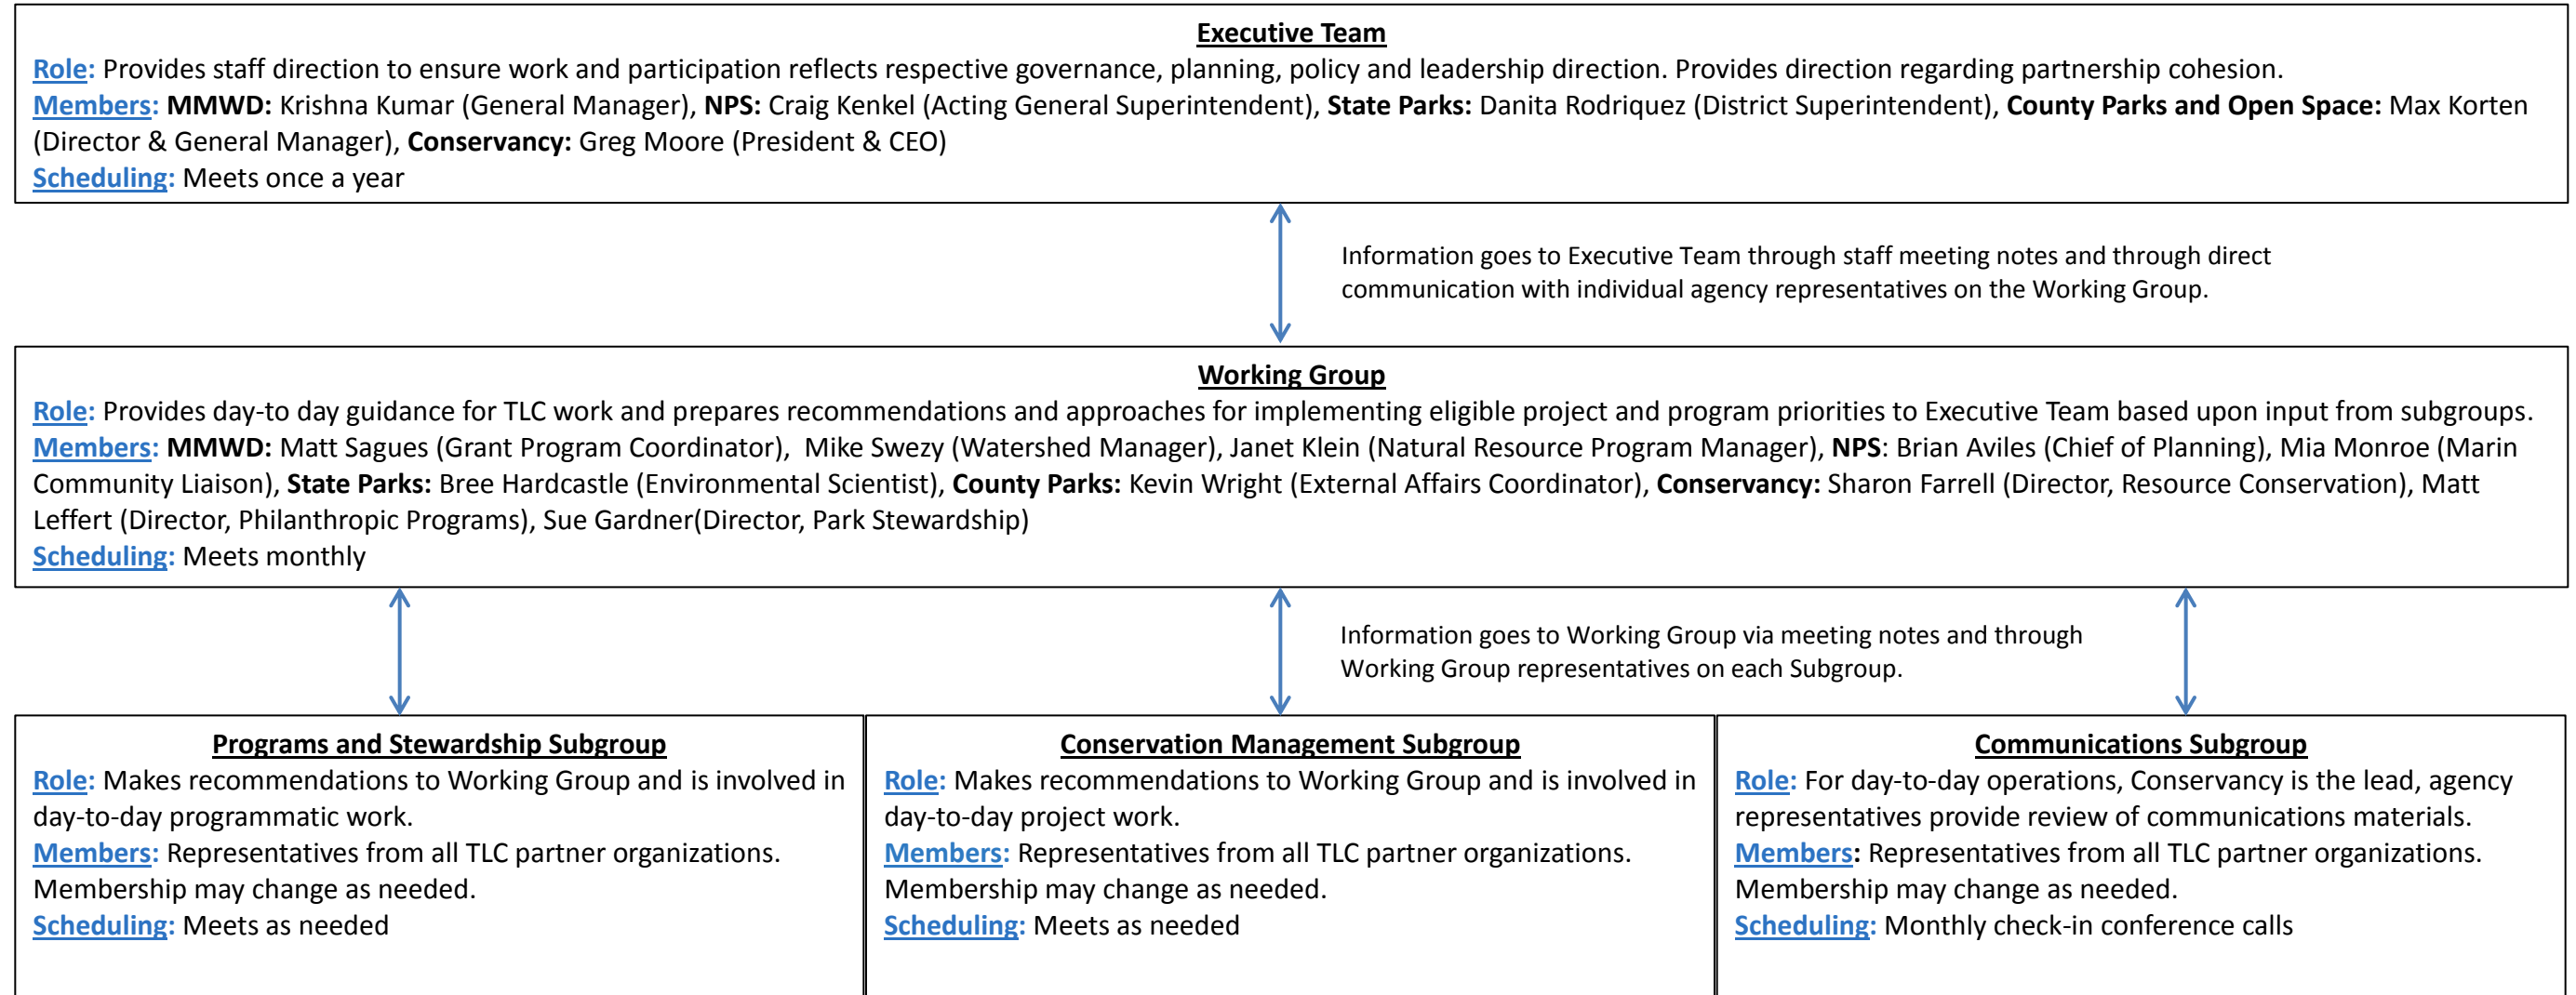

TAMALPAIS LANDS COLLABORATIVE

Notes:

*Inter-agency Action Teams are also formed as necessary on a project-by-project, or geographical region basis to support coordination needs, planning, design and implementation.